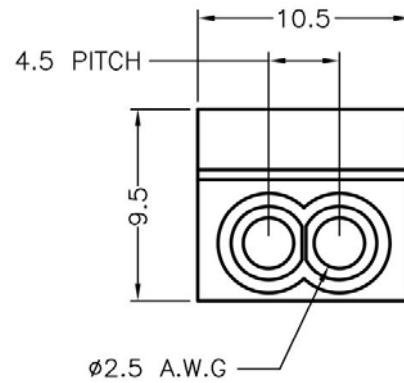

### 插式电线接头样本

产品名称：插式电线接头

规格型号：PCRH-1

- ◆ MATERIAL: PA 66(UL)
- ◆ FLAME CLASS: 94V-2
- ◆ COLOR: RED
- ◆ UNIT: mm

用途：用于单芯电源线之连接，插入式，免  
用胶带，方便，省时。

PCRH-1 结构图

NOTE:  
Current: 24A(VDE)  
Voltage: 600V  
Working temp: 110°C  
Wire Range: #12-22 A W G Solid conductor  
Stripping Length: 11mm(0.43 inch)  
Color: To distinguish pole number by color.  
Certificate: (UL), (VDE), (Finko), (CE)

Voltage: 600V

Working temp: 110°C

Wire Range: #12-22 A W G Solid conductor

Stripping Length: 11mm(0.43 inch)

Color: To distinguish pole number by color.

Certificate: (UL), (VDE), (Finko), (CE)

PART NO	PACKAGE
PCRH-2	500